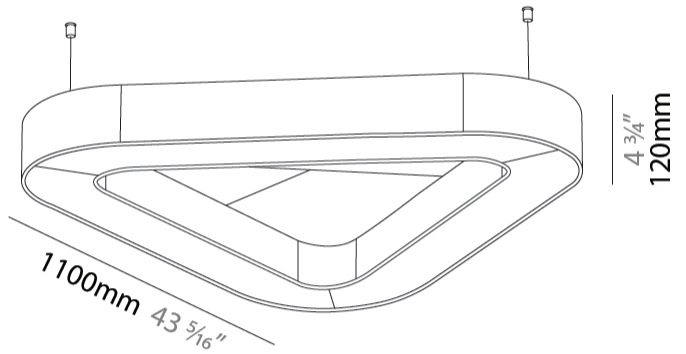

GENERAL

Series: Victory Acoustic
Partner: Prolicht
Division: Architectural
Installation: Suspension
Product Type: Acoustic
Mounting Location: Ceiling
Light Distribution: Direct

PHYSICAL

Shape: Round
Length (mm): 1100
Length (in): 43 ⁵/₁₆
Width (mm): 1012
Width (in): 39 ¹³/₁₆
Height (mm): 120
Height (in): 4 ³/₄
Diffuser: PMMA - Opal / Micro-Prism
Fixture Finish: SSR / BKV / CWI / CRY / HAB / UFT / ITA / RUA / FTG / MYG / LOD / PUS / FRO / FUP / KIA / POP / BLS / SPG / MEY / GOH / CHC / COM / ABZ / JAG / OBR / MOS / ROR
Acoustic Finish: SFW / CYW / SEE / SYN / MTS / PMB / TTN / CYB / STO / DPE / BES / SHB / ARE / ANE / VRD / CRF
Fixture Material: Aluminum
Primary Material: Acoustic
Cable Details: 2000mm / 78 3/4" or 6000mm / 236 1/4" Transparent Cable

ELECTRICAL

Lamp Type: LED (Zhaga Standard)
Input Wattage (W): 44.1
Total Output Wattage (W): 40
Dimming: Non-Dimmable
Driver Included: Yes
Driver Location: Integrated
Driver Type: Constant Current - Universal
Driver Class: Class 2
Input Voltage (V): 120 - 277

LED

Color Temperature (°K): 2700 / 3000 / 3500 / 4000
Max. Delivered Lumen (lm): 3734 / 3865 / 4538 / 3929
Nominal Lumen (lm): 5745 / 5946 / 6982 / 6045
CRI: >90 CRI
Lamp Life (hrs): 50000

OPTICAL

RATINGS AND CERTIFICATIONS

Certified By: CSA Certified to UL and CSA Standards
IP rating: IP20